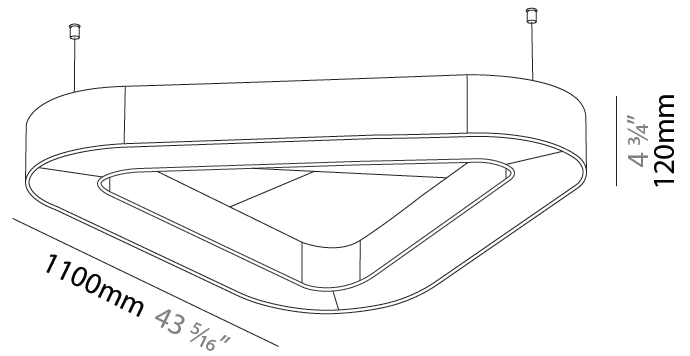

GENERAL

Series: Victory Acoustic
Brand: Prolicht
Division: Architectural
Mounting Type: Suspension
Mounting Location: Ceiling
Subcategory: Acoustic

PHYSICAL

Shape: Round
Length (mm): 1100
Length (in): 43 ⁵/₁₆
Width (mm): 1012
Width (in): 39 ¹³/₁₆
Height (mm): 120
Height (in): 4 ³/₄
Light Distribution: Direct
Diffuser: PMMA - Opal / Micro-Prism
Fixture Finish: SSR / BKV / CWI / CRY / HAB / UFT / ITA / RUA / FTG / MYG / LOD / PUS / FRO / FUP / KIA / POP / BLS / SPG / MEY / GOH / GUM / CHC / COM / ABZ / JAG / OBR / MOS / ROR
Accent Finish: ANC / ASH / BNA / BTC / BZE / CEL / EGG / EVG / FOG / FOS / FST / FUA / IRI / IRO / KHA / LIC / LIM / MER / MSN / MUS / ONX / PEA / PLU / POL / PPY / RAY / ROY / RST / STE / SWD / TAN / TAU
Fixture Material: Aluminum
Cable Details: 2 000mm / 78 3/4" or 6 000mm / 236 1/4" Transparent Cable

ELECTRICAL

Lamp Type: LED (Zhaga Standard)
Input Wattage (W): 44.1
Total Output Wattage (W): 40
Dimming: Non-Dimmable
Driver Included: Yes
Driver Location: Integrated
Driver Type: Constant Current - Universal
Driver Class: Class 2
Input Voltage (V): 120 - 277

LED

Color Temperature (°K): 2700 / 3000 / 3500 / 4000
Max. Delivered Lumen (lm): 3734 / 3865 / 4538 / 3929
Nominal Lumen (lm): 5745 / 5946 / 6982 / 6045
CRI: >90 CRI
Lamp Life (hrs): 50000

OPTICAL

RATINGS AND CERTIFICATIONS

Certified By: CSA Certified to UL and CSA Standards
IP rating: IP20